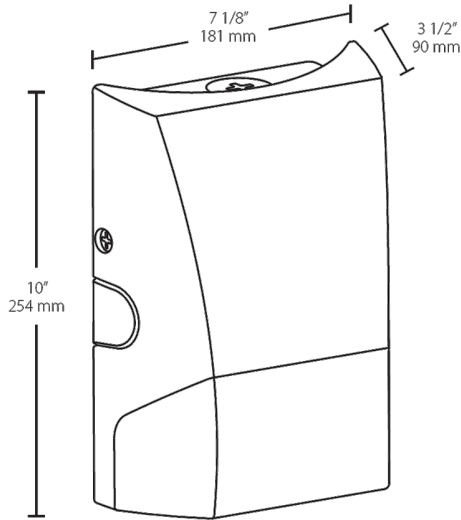

FTC Country of Origin:

This product was assembled in the USA by RAB using imported components.

Buy American Act Compliance:

This product complies with the Buy American Act.

Dimensions

Features

- Economical
- Traditional non-cutoff design
- 60,000-hour LED lifespan
- 5-Year limited warranty